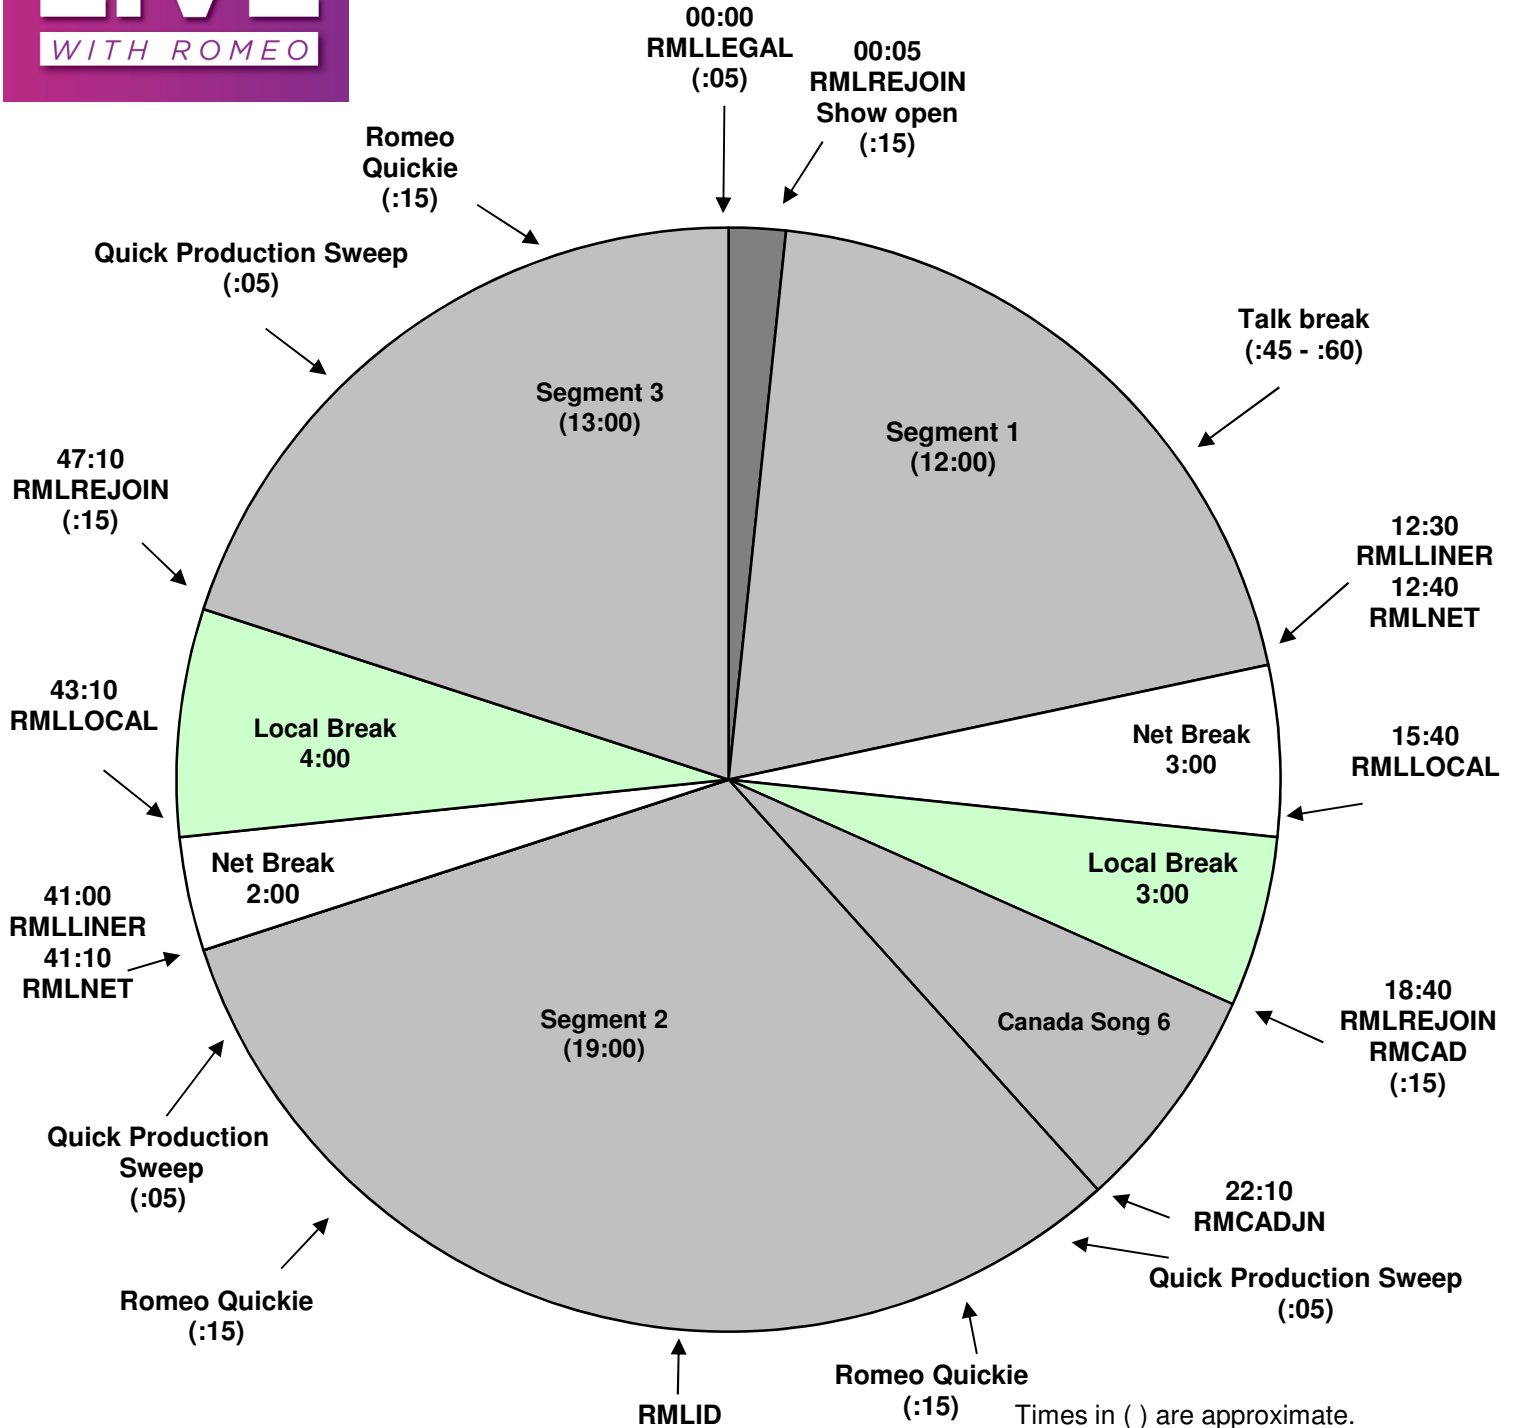

**Most Requested - Live with Romeo Late Edition
Canada Clock**
Effective February 13, 2016
Premiere XDS PRO4-P Satellite
Saturdays 10pm to 12am Eastern
(Late Edition 10pm & 11pm Hours Only)
Canadian Song in 10 PM and 11 PM Hours

Times in () are approximate.
All breaks float except Hard Local at 11:59:59
RMLLOCAL Local break
RMLID 10 second call letter/slogan drop
RMLLINER 10 second local liner
RMLNET Streaming stop
RMLREJOIN Rejoin network, streaming start
RMLLEGAL :05 Legal ID
RMCAD Canadian Song
RMCADJN Canadian Rejoin